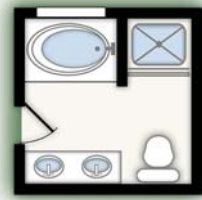

The RICHLAND

The Richland features:

1,401 square feet

3 Bedrooms

2 Bathrooms

Generous Owners Suite with Walk-In Closet

Kitchen with Breakfast Area & Breakfast Bar

Family Room

Smooth Ceilings

Two-Car Garage

Options Available

Capitol City
HOMES

www.CapitolCityHomes.net

The RICHLAND

Opt. Double Vanity & Shower in Master Bath

Opt Fireplace