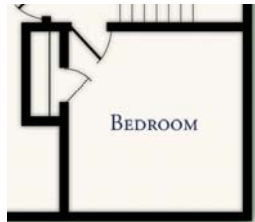

The **ASHLEY**

The Ashley features:

1,831 square feet

3 or 4 Bedrooms

2.5 Bathrooms

Owners Suite with Walk-In Closet

Kitchen with Dinette & Breakfast Bar

Formal Dining Room

Family Room

Smooth Ceilings

Two-Car Garage

Options Available

Capitol City
HOMES

www.CapitolCityHomes.net

The ASHLEY

Opt. Double Vanity & Shower in Master Bath

Opt Bay Window in Dining Area

Opt Bedroom