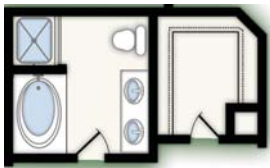

The **ASHLEY**

The Ashley features:

1,831 square feet

3 or 4 Bedrooms

2.5 Bathrooms

Owners Suite with Walk-In Closet

Kitchen with Dinette & Breakfast Bar

Formal Dining Room

Family Room

Smooth Ceilings

Two-Car Garage

Options Available

Capitol City
HOMES

www.CapitolCityHomes.net

The ASHLEY

Opt. Double Vanity & Shower in Master Bath

Opt Bay Window in Dining Area

Opt Bedroom